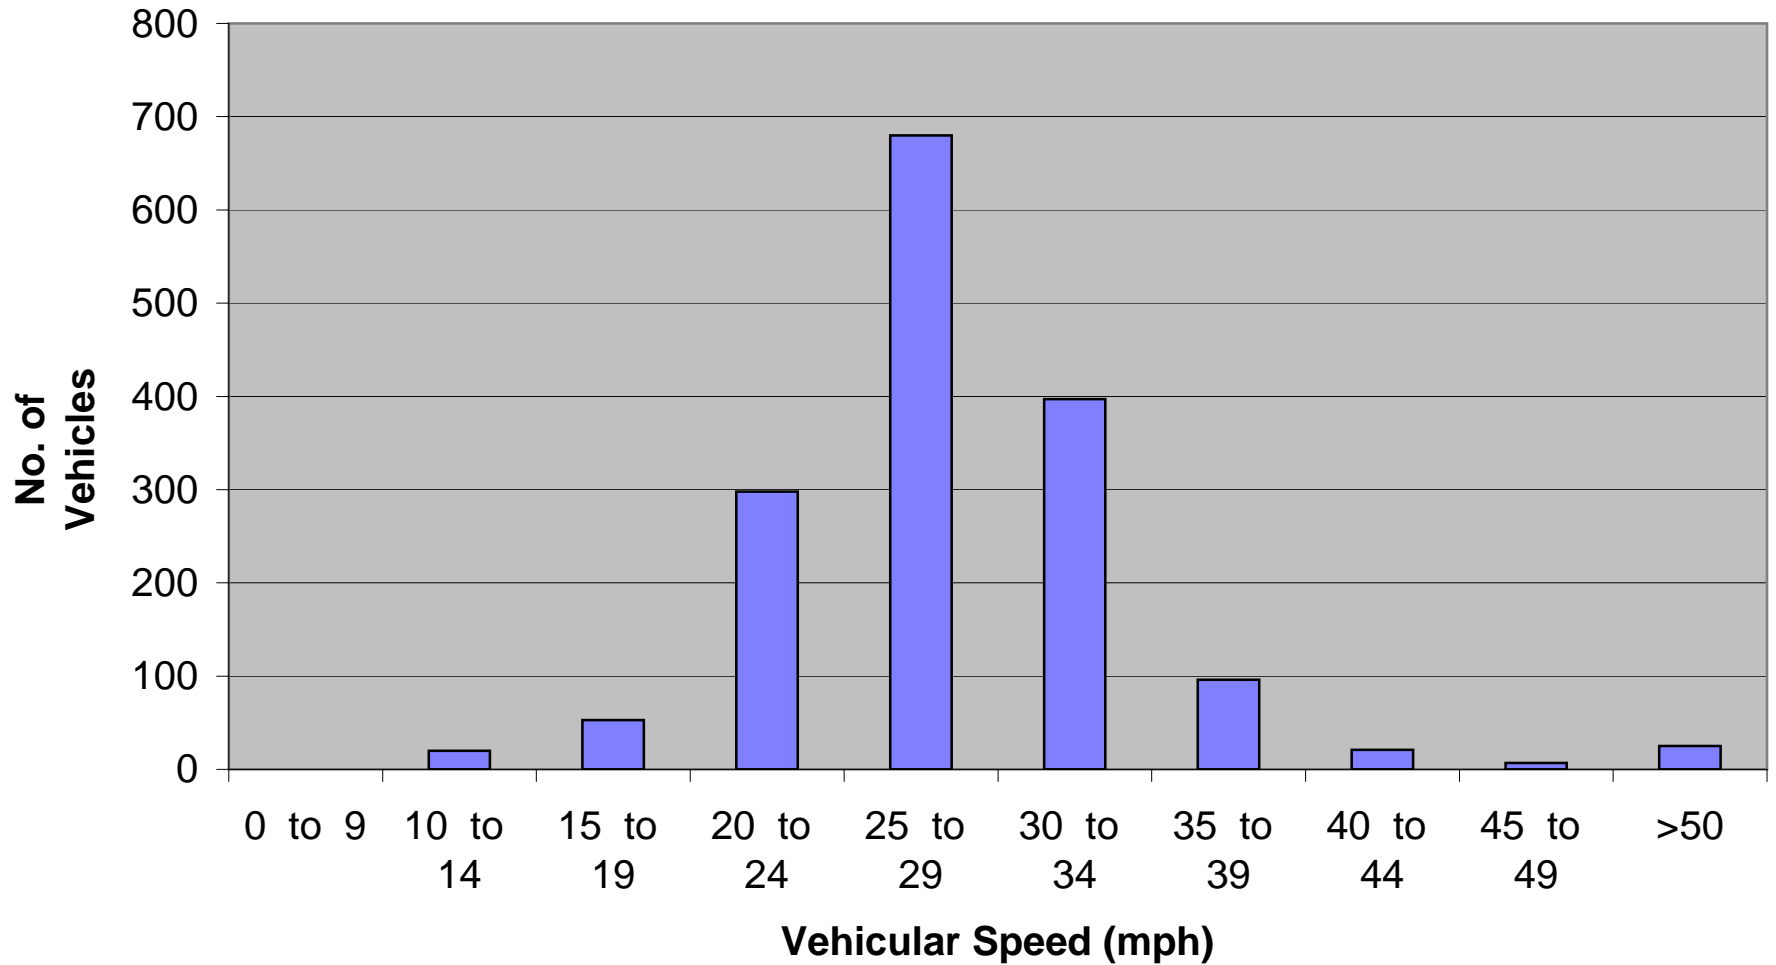

48-Hour Vehicle Speed Plot
Southbound 769 Eagle Point Drive
85th Percentile Speed is between 30 & 34 mph

48-hour Speed Plot
Southbound 769 Eagle Point Drive
Cumulative Frequency

48-hour Speed Plot
Southbound 769 Eagle Point Drive
Frequency