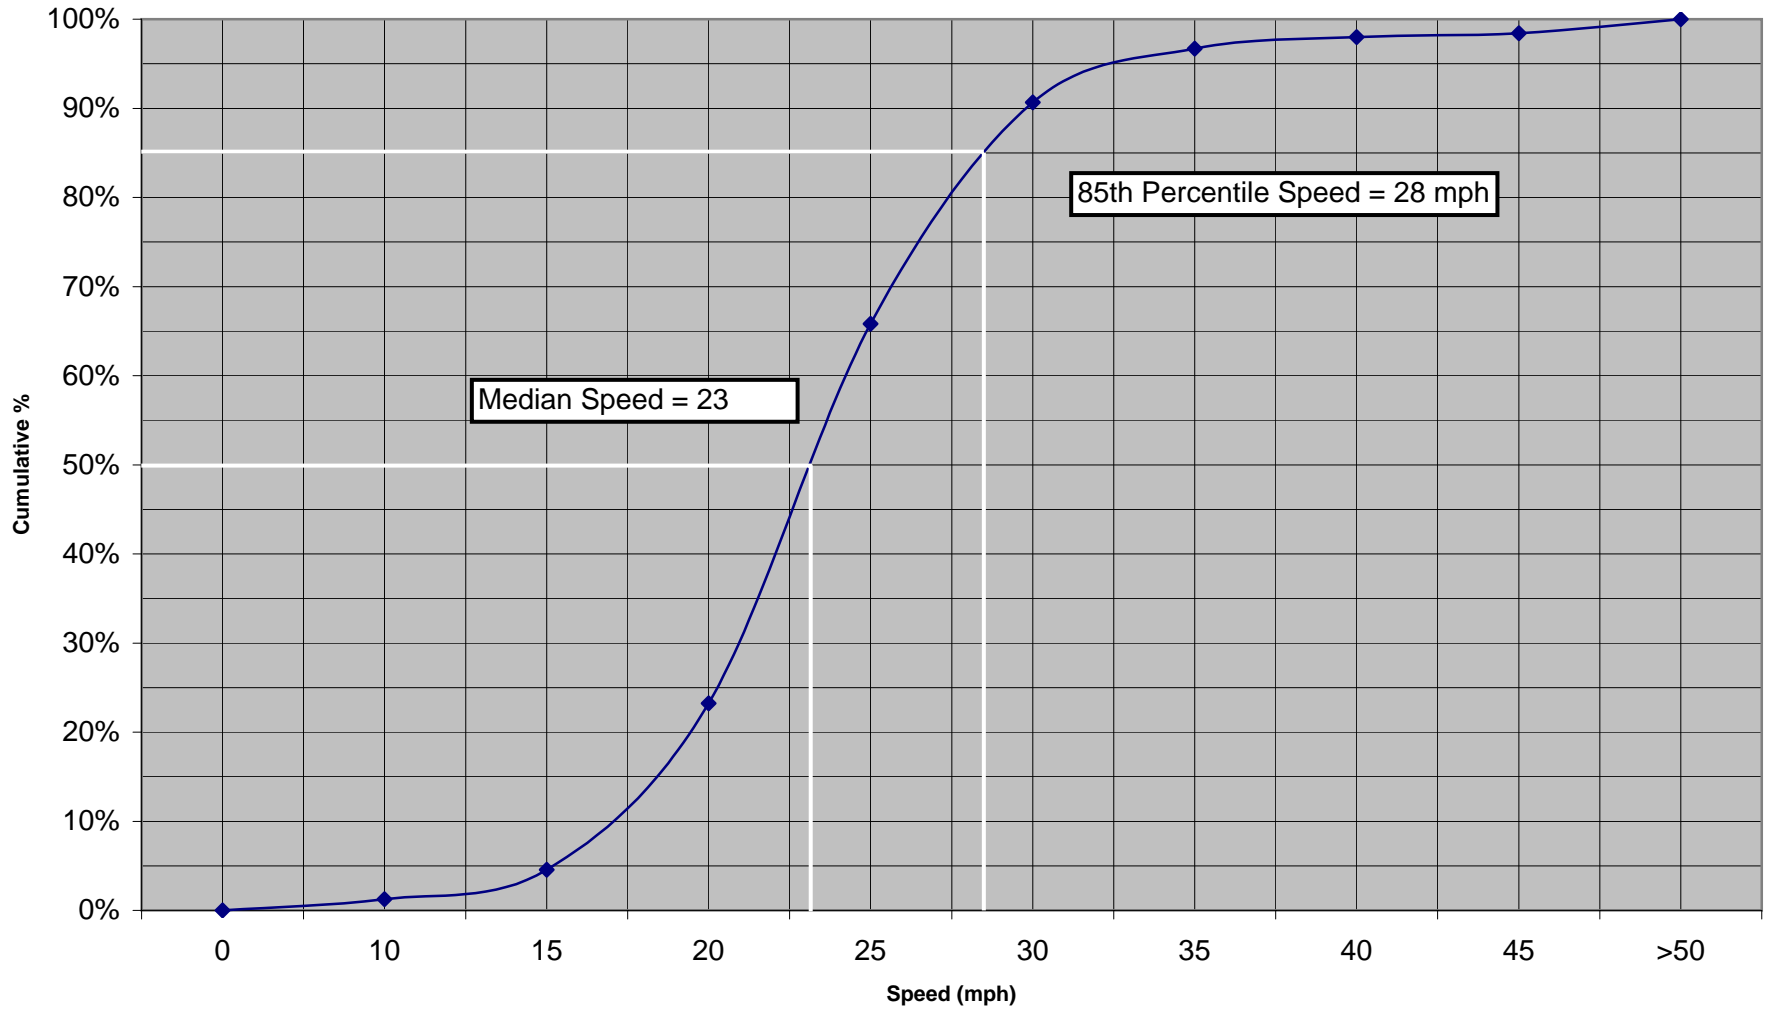

48-Hour Vehicle Speed Plot
Southbound 769 Eagle Point Drive
85th Percentile Speed is between 30 & 34 mph

48-hour Speed Plot
Southbound 769 Eagle Point Drive
Cumulative Frequency

48-hour Speed Plot
Southbound 769 Eagle Point Drive
Frequency