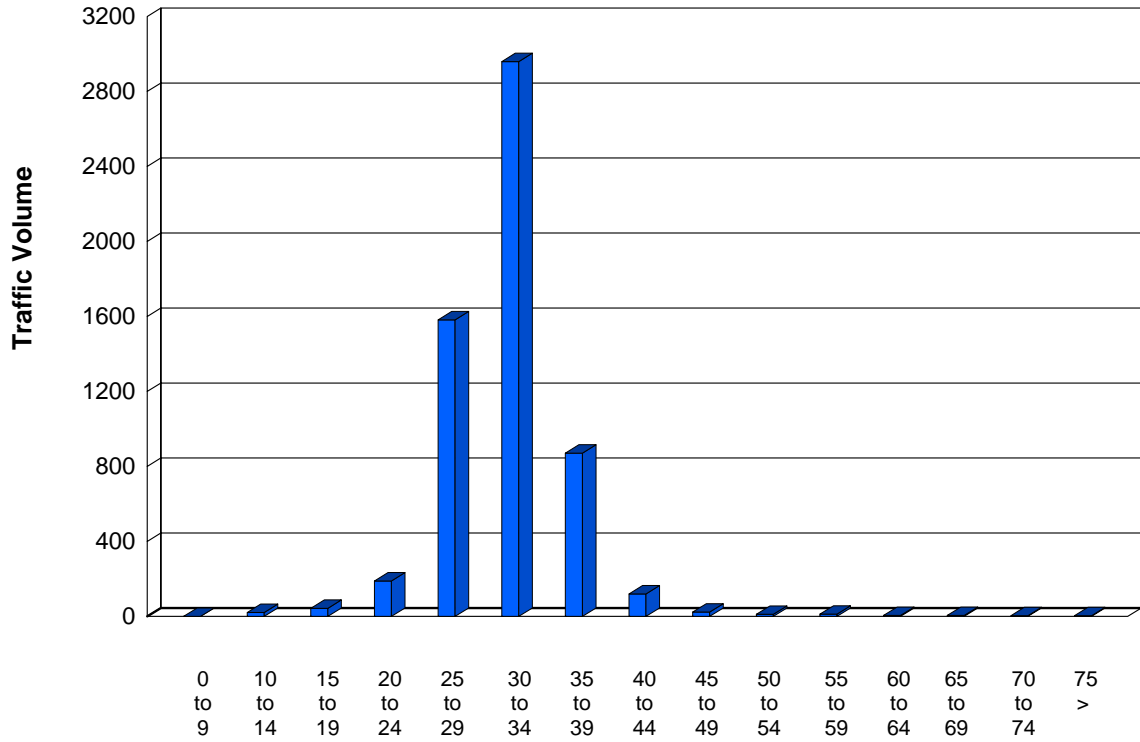

HI-Star ID: 8681	Begin: 10/29/2009 12:00 PM	End: 10/30/2009 12:00 PM
Street: Lake Drive	Lane: SB	Hours: 24:00
State: WI	Oper: AC	Period: 1
City: Whitefish Bay	Posted: 30	Raw Count: 5856
County: Milwaukee	AADT Factor: 1	AADT Count: 5856

Speed/Volume Graph

Report Totals:

0	43	1582	871	23	12	5	4
21	189	2959	120	11	5	4	4