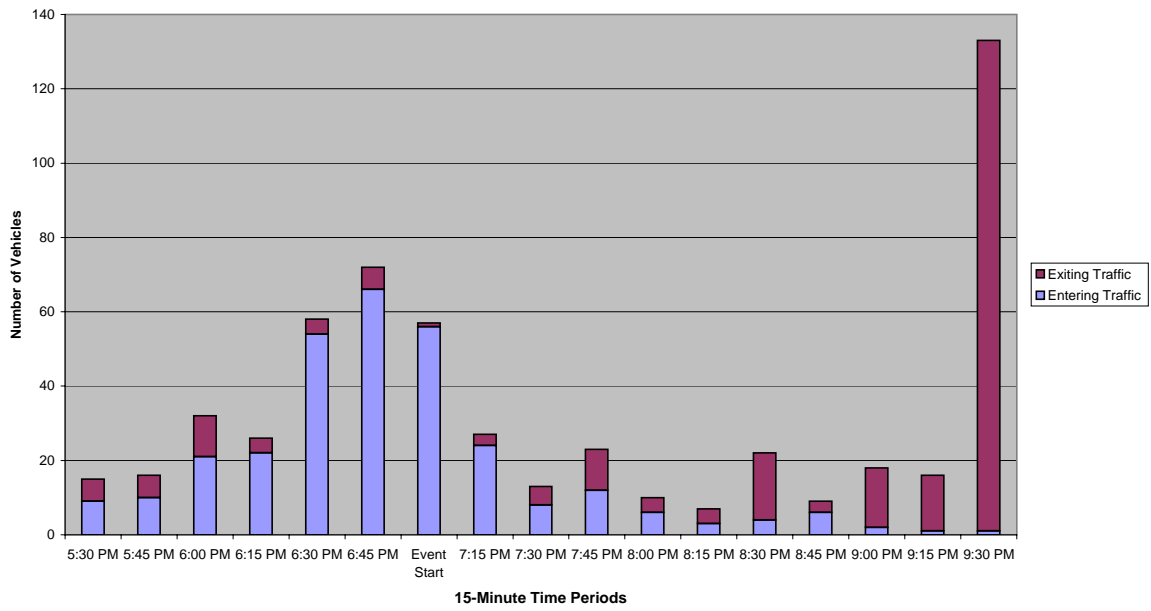

Traffic Entering and Exiting Athletic Drive for December 13, 2008 Men's Hockey Event

Traffic Entering and Exiting Athletic Drive for January 31, 2009 Men's Hockey Event

Traffic Entering and Exiting Athletic Drive for December 20, 2008 Fall Commencement