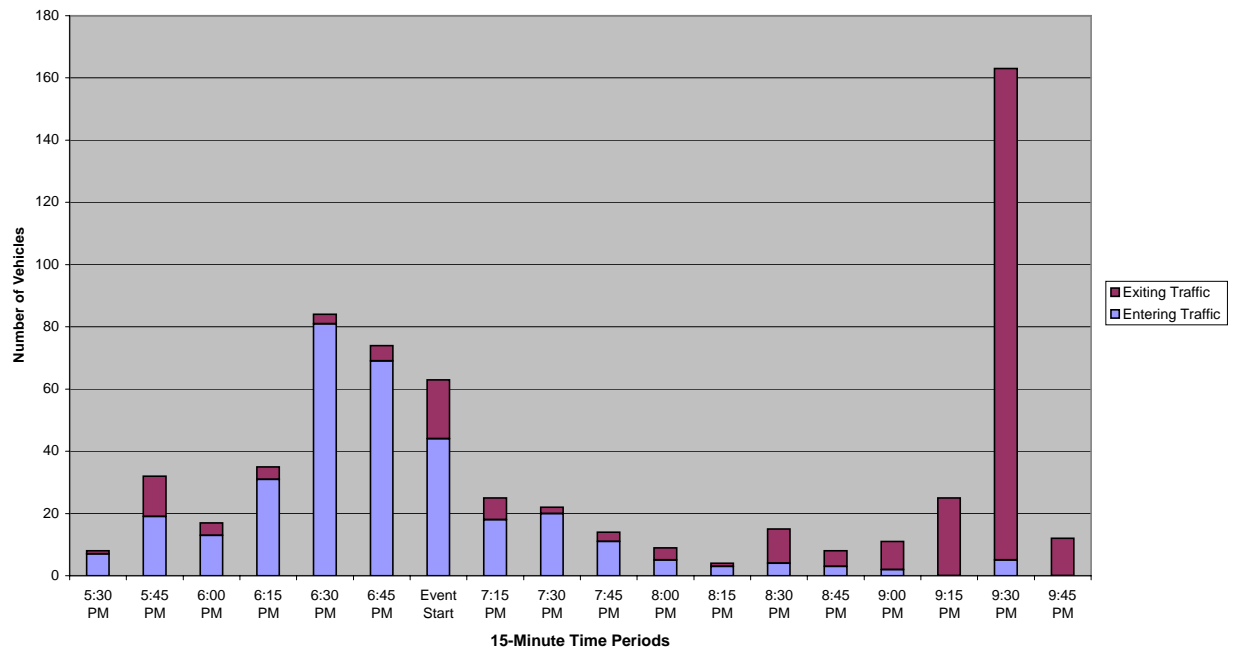

Traffic Entering and Exiting Athletic Drive for December 13, 2008 Men's Hockey Event

Traffic Entering and Exiting Athletic Drive for January 31, 2009 Men's Hockey Event

Traffic Entering and Exiting Athletic Drive for December 20, 2008 Fall Commencement